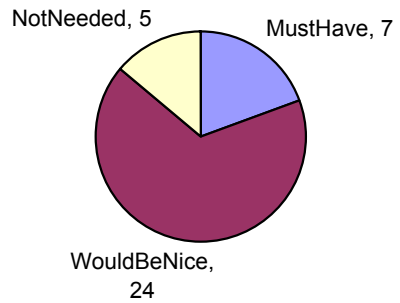

2002 Neighborhood Poll Results

re-build chemical building

place for the trash

additional covered areas

diaper change area