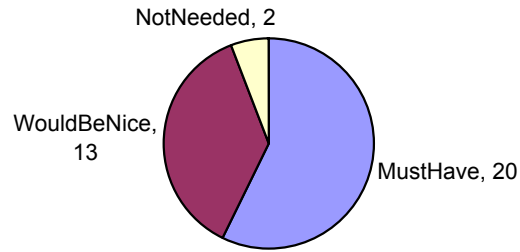

2002 Neighborhood Poll Results

re-build chemical building

place for the trash

additional covered areas

diaper change area