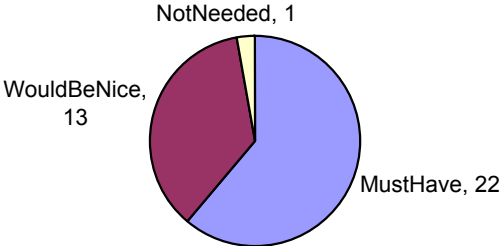

2002 Neighborhood Polling Results

larger bathrooms

increased storage

outside covered area

guard shed